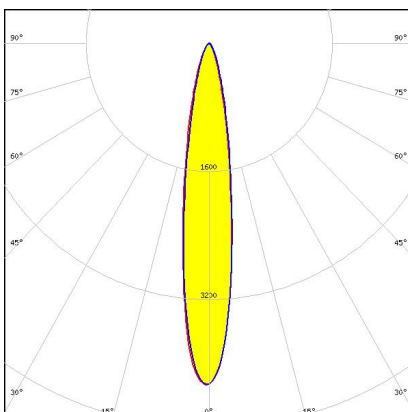

AMY-25

Ø25 mm variant optimized for 3535 high-power LED packages

PRODUCTS:

AMY-25-ZOOM

Dimensions: 25.0 mm x 25.0 mm

Height: 12.00 mm

Ø25 mm zoomable lens with infinitely adjustable beam from 20 to 50 degrees

GENERAL INFORMATION:

NOTE: The typical beam angle will be changed by different color, chip size and chip position tolerance. The typical total beam angle is the full angle measured where the luminous intensity is half of the peak value.